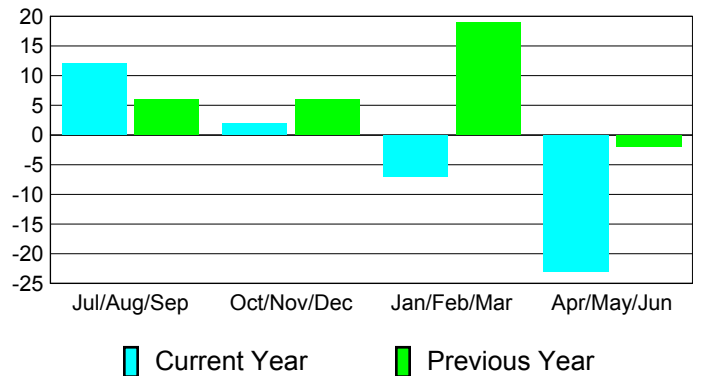

**Membership Results
2010-2011**

**Membership
2009-2010**

Month	Net Memb Goal	Actual New Memb	Actual Dropped Memb	Gain/Loss of Memb	Gain/Loss of Memb
Jul/Aug/Sep	-10	41	-29	12	6
Oct/Nov/Dec	20	23	-21	2	6
Jan/Feb/Mar	15	22	-29	-7	19
Apr/May/Jun	25	21	-44	-23	-2
Totals	50	107	-123	-16	29

Membership Results 2010-2011

Goal, New, Dropped, Gain/Loss

Comparison of Membership Gain/Loss

Current Year Compared to the Previous Year

Gender Comparison 2010-2011

Jul/Aug/Sep

Oct/Nov/Dec

Jan/Feb/Mar