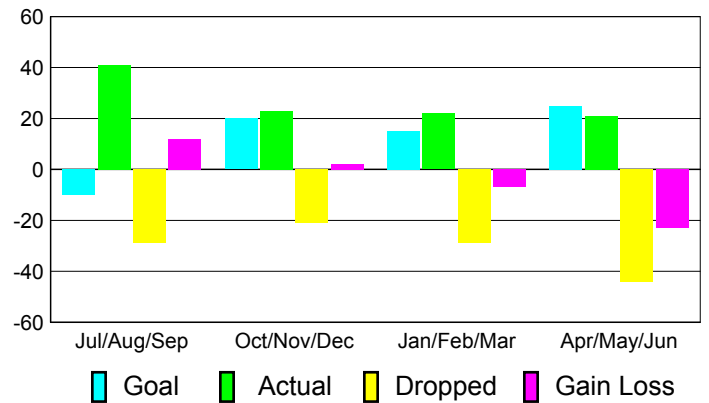

Membership Results 2010-2011

Goal, New, Dropped, Gain/Loss

Comparison of Membership Gain/Loss

Current Year Compared to the Previous Year